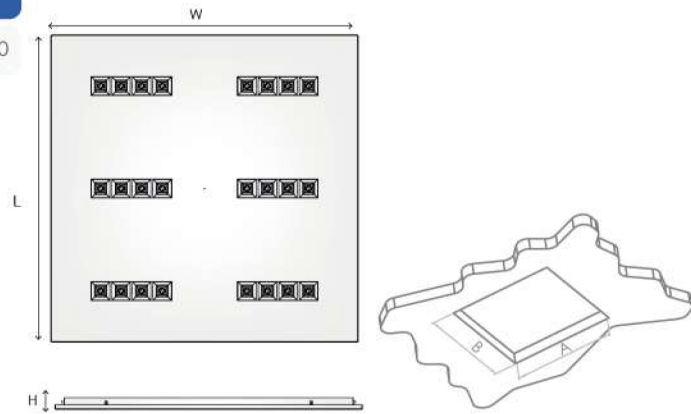

ARTICLE	(mm)	(mm)	(mm)	A	B
LE TYPE E	595	595	30	580	580

Articles	Code	Lm/Output	W	Lm/W	CCT	
BELUX LE TYPE E 60x60 80° 23 W 3K	PF0LULED755	3220	23	140	3000K	4.15
BELUX LE TYPE E 60x60 80° 31 W 3K	PF0LULED756	4340	31	140	3000K	4.15
BELUX LE TYPE E 60x60 80° 23W 4K	PF0LULED757	3358	23	146	4000K	4.15
BELUX LE TYPE E 60x60 80° 31W 4K	PF0LULED758	4526	31	146	4000K	4.15
BELUX LE TYPE E 60x60 80° 23 W 6.5K	PF0LULED759	3404	23	148	6500K	4.15
BELUX LE TYPE E 60x60 80° 31 W 6.5K	PF0LULED760	4588	31	148	6500K	4.15
BELUX LE TYPE E 60x60 50° 23 W 3K	PF0LULED761	3266	23	142	3000K	4.15
BELUX LE TYPE E 60x60 50° 31 W 3K	PF0LULED762	4402	31	142	3000K	4.15
BELUX LE TYPE E 60x60 50° 23 W 4K	PF0LULED763	3404	23	148	4000K	4.15
BELUX LE TYPE E 60x60 50° 31 W 4K	PF0LULED764	4588	31	148	4000K	4.15
BELUX LE TYPE E 60x60 50° 23 W 6.5K	PF0LULED765	3450	23	150	6500K	4.15
BELUX LE TYPE E 60x60 50° 31W 6.5K	PF0LULED766	4650	31	150	6500K	4.15