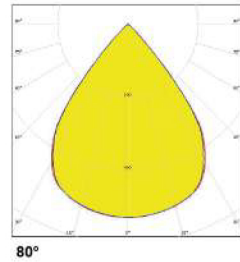

ARTICLE	(mm)	(mm)	(mm)	A	B
LE TYPE E	595	595	30	580	580

Articles	Code	Lm/Output	W	Lm/W	CCT	
BELUX LE TYPE E 60x60 80° 23 W 3K	PF0LULED755	3220	23	140	3000K	4.15
BELUX LE TYPE E 60x60 80° 31 W 3K	PF0LULED756	4340	31	140	3000K	4.15
BELUX LE TYPE E 60x60 80° 23W 4K	PF0LULED757	3358	23	146	4000K	4.15
BELUX LE TYPE E 60x60 80° 31W 4K	PF0LULED758	4526	31	146	4000K	4.15
BELUX LE TYPE E 60x60 80° 23 W 6.5K	PF0LULED759	3404	23	148	6500K	4.15
BELUX LE TYPE E 60x60 80° 31 W 6.5K	PF0LULED760	4588	31	148	6500K	4.15
BELUX LE TYPE E 60x60 50° 23 W 3K	PF0LULED761	3266	23	142	3000K	4.15
BELUX LE TYPE E 60x60 50° 31 W 3K	PF0LULED762	4402	31	142	3000K	4.15
BELUX LE TYPE E 60x60 50° 23 W 4K	PF0LULED763	3404	23	148	4000K	4.15
BELUX LE TYPE E 60x60 50° 31 W 4K	PF0LULED764	4588	31	148	4000K	4.15
BELUX LE TYPE E 60x60 50° 23 W 6.5K	PF0LULED765	3450	23	150	6500K	4.15
BELUX LE TYPE E 60x60 50° 31W 6.5K	PF0LULED766	4650	31	150	6500K	4.15