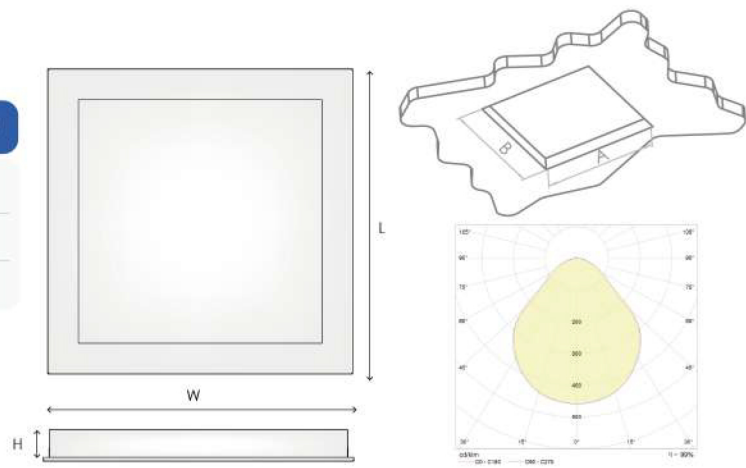

ARTICLES	(mm)	(mm)	(mm)
LED MP 60*30	595	295	60
LED MP 60*60	595	595	60
LED MP 120*30	1195	295	60