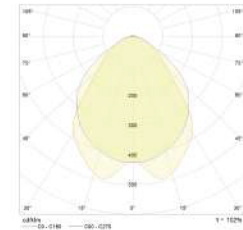

ARTICLES	(mm)	(mm)	(mm)	A	B
COMPALUX 60*30	595	295	120	580	280
COMPALUX 60*60	595	595	120	580	580
COMPALUX 120*30	1195	295	120	1180	280