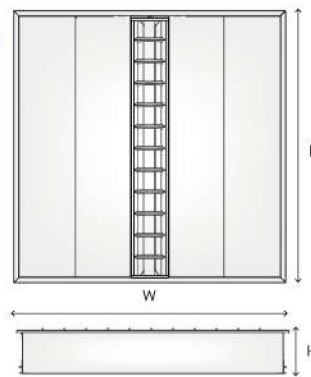

ARTICLES	(mm)	(mm)	(mm)	A	B
COMPALUX 60*30	595	295	120	580	280
COMPALUX 60*60	595	595	120	580	580
COMPALUX 120*30	1195	295	120	1180	280