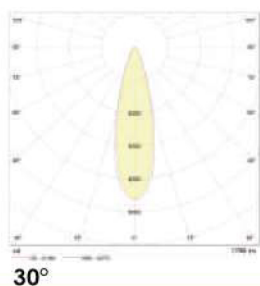

ARTICLE

LINEALUX 3R 1500	1430
LINEALUX 3R 3000	2860

Articles

code

Lm/Output

W

Lm/W

CCT

LINEALUX 3R 1500 30° 58W 4K	PF0LULED176	8468	58	146	4000K	3,5 KG
LINEALUX 3R 1500 90° 58W 4K	PF0LULED173	8468	58	146	4000K	3,5 KG
LINEALUX 3R 1500 ASY 58W 4K	PF0LULED180	8468	58	146	4000K	3,5 KG
LINEALUX 3R 1500 D-ASY 58W 4K	PF0LULED184	8468	58	146	4000K	3,5 KG
LINEALUX 3R 1500 30° 58W 6,5K	PF0LULED177	8584	58	148	6500K	3,5 KG
LINEALUX 3R 1500 90° 58W 6,5K	PF0LULED174	8584	58	148	6500K	3,5 KG
LINEALUX 3R 1500 ASY 58W 6,5K	PF0LULED181	8584	58	148	6500K	3,5 KG
LINEALUX 3R 1500 D-ASY 58W 6,5K	PF0LULED185	8584	58	148	6500K	3,5 KG
LINEALUX 3R 3000 30° 116W 4K	PF0LULED178	16936	116	146	4000K	7 KG
LINEALUX 3R 3000 90° 116W 4K	PF0LULED868	16936	116	146	4000K	7 KG
LINEALUX 3R 3000 ASY 116W 4K	PF0LULED182	16936	116	146	4000K	7 KG
LINEALUX 3R 3000 D-ASY 116W 4K	PF0LULED186	16936	116	146	4000K	7 KG
LINEALUX 3R 3000 30° 116W 6,5K	PF0LULED179	17168	116	148	6500K	7 KG
LINEALUX 3R 3000 90° 116W 6,5K	PF0LULED175	17168	116	148	6500K	7 KG
LINEALUX 3R 3000 ASY 116W 6,5K	PF0LULED183	17168	116	148	6500K	7 KG
LINEALUX 3R 3000 D-ASY 116W 6,5K	PF0LULED187	17168	116	148	6500K	7 KG