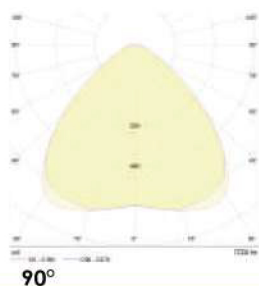

ARTICLE

LINEALUX 3R 1500	1430
LINEALUX 3R 3000	2860

Articles

code

Lm/Output

W

Lm/W

CCT

LINEALUX 3R 1500 30° 58W 4K	PF0LULED176	8468	58	146	4000K	3,5 KG
LINEALUX 3R 1500 90° 58W 4K	PF0LULED173	8468	58	146	4000K	3,5 KG
LINEALUX 3R 1500 ASY 58W 4K	PF0LULED180	8468	58	146	4000K	3,5 KG
LINEALUX 3R 1500 D-ASY 58W 4K	PF0LULED184	8468	58	146	4000K	3,5 KG
LINEALUX 3R 1500 30° 58W 6,5K	PF0LULED177	8584	58	148	6500K	3,5 KG
LINEALUX 3R 1500 90° 58W 6,5K	PF0LULED174	8584	58	148	6500K	3,5 KG
LINEALUX 3R 1500 ASY 58W 6,5K	PF0LULED181	8584	58	148	6500K	3,5 KG
LINEALUX 3R 1500 D-ASY 58W 6,5K	PF0LULED185	8584	58	148	6500K	3,5 KG
LINEALUX 3R 3000 30° 116W 4K	PF0LULED178	16936	116	146	4000K	7 KG
LINEALUX 3R 3000 90° 116W 4K	PF0LULED868	16936	116	146	4000K	7 KG
LINEALUX 3R 3000 ASY 116W 4K	PF0LULED182	16936	116	146	4000K	7 KG
LINEALUX 3R 3000 D-ASY 116W 4K	PF0LULED186	16936	116	146	4000K	7 KG
LINEALUX 3R 3000 30° 116W 6,5K	PF0LULED179	17168	116	148	6500K	7 KG
LINEALUX 3R 3000 90° 116W 6,5K	PF0LULED175	17168	116	148	6500K	7 KG
LINEALUX 3R 3000 ASY 116W 6,5K	PF0LULED183	17168	116	148	6500K	7 KG
LINEALUX 3R 3000 D-ASY 116W 6,5K	PF0LULED187	17168	116	148	6500K	7 KG