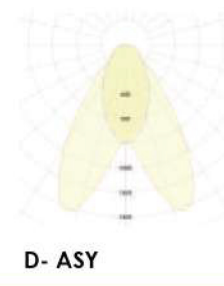

ARTICLE

LINEALUX 3R 1500	1430
LINEALUX 3R 3000	2860

Articles

code

Lm/Output

W

Lm/W

CCT

LINEALUX 3R 1500 30° 58W 4K	PF0LULED176	8468	58	146	4000K	3,5 KG
LINEALUX 3R 1500 90° 58W 4K	PF0LULED173	8468	58	146	4000K	3,5 KG
LINEALUX 3R 1500 ASY 58W 4K	PF0LULED180	8468	58	146	4000K	3,5 KG
LINEALUX 3R 1500 D-ASY 58W 4K	PF0LULED184	8468	58	146	4000K	3,5 KG
LINEALUX 3R 1500 30° 58W 6,5K	PF0LULED177	8584	58	148	6500K	3,5 KG
LINEALUX 3R 1500 90° 58W 6,5K	PF0LULED174	8584	58	148	6500K	3,5 KG
LINEALUX 3R 1500 ASY 58W 6,5K	PF0LULED181	8584	58	148	6500K	3,5 KG
LINEALUX 3R 1500 D-ASY 58W 6,5K	PF0LULED185	8584	58	148	6500K	3,5 KG
LINEALUX 3R 3000 30° 116W 4K	PF0LULED178	16936	116	146	4000K	7 KG
LINEALUX 3R 3000 90° 116W 4K	PF0LULED868	16936	116	146	4000K	7 KG
LINEALUX 3R 3000 ASY 116W 4K	PF0LULED182	16936	116	146	4000K	7 KG
LINEALUX 3R 3000 D-ASY 116W 4K	PF0LULED186	16936	116	146	4000K	7 KG
LINEALUX 3R 3000 30° 116W 6,5K	PF0LULED179	17168	116	148	6500K	7 KG
LINEALUX 3R 3000 90° 116W 6,5K	PF0LULED175	17168	116	148	6500K	7 KG
LINEALUX 3R 3000 ASY 116W 6,5K	PF0LULED183	17168	116	148	6500K	7 KG
LINEALUX 3R 3000 D-ASY 116W 6,5K	PF0LULED187	17168	116	148	6500K	7 KG