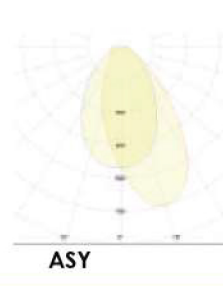

ARTICLE

LINEALUX 3R 1500	1430
LINEALUX 3R 3000	2860

Articles

code

Lm/Output

W

Lm/W

CCT

LINEALUX 3R 1500 30° 58W 4K	PF0LULED176	8468	58	146	4000K	3,5 KG
LINEALUX 3R 1500 90° 58W 4K	PF0LULED173	8468	58	146	4000K	3,5 KG
LINEALUX 3R 1500 ASY 58W 4K	PF0LULED180	8468	58	146	4000K	3,5 KG
LINEALUX 3R 1500 D-ASY 58W 4K	PF0LULED184	8468	58	146	4000K	3,5 KG
LINEALUX 3R 1500 30° 58W 6,5K	PF0LULED177	8584	58	148	6500K	3,5 KG
LINEALUX 3R 1500 90° 58W 6,5K	PF0LULED174	8584	58	148	6500K	3,5 KG
LINEALUX 3R 1500 ASY 58W 6,5K	PF0LULED181	8584	58	148	6500K	3,5 KG
LINEALUX 3R 1500 D-ASY 58W 6,5K	PF0LULED185	8584	58	148	6500K	3,5 KG
LINEALUX 3R 3000 30° 116W 4K	PF0LULED178	16936	116	146	4000K	7 KG
LINEALUX 3R 3000 90° 116W 4K	PF0LULED868	16936	116	146	4000K	7 KG
LINEALUX 3R 3000 ASY 116W 4K	PF0LULED182	16936	116	146	4000K	7 KG
LINEALUX 3R 3000 D-ASY 116W 4K	PF0LULED186	16936	116	146	4000K	7 KG
LINEALUX 3R 3000 30° 116W 6,5K	PF0LULED179	17168	116	148	6500K	7 KG
LINEALUX 3R 3000 90° 116W 6,5K	PF0LULED175	17168	116	148	6500K	7 KG
LINEALUX 3R 3000 ASY 116W 6,5K	PF0LULED183	17168	116	148	6500K	7 KG
LINEALUX 3R 3000 D-ASY 116W 6,5K	PF0LULED187	17168	116	148	6500K	7 KG