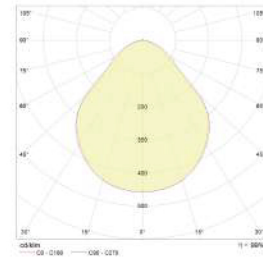

ARTICLE

PROFILUM LED MP 1200 1200

PROFILUM LED MP 1500 1500