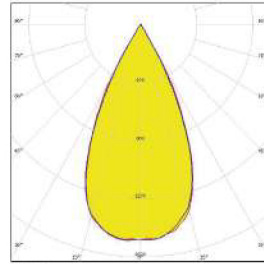

ARTICLES

PROLUX LED LE 595 595 30

80°

50°

Articles	code	Lm/Output	W	Lm/W	CCT	
PROLUX LE TYPE A 60*60 80° 23W 3K	PF0LULED795	3220	23	140	3000K	4.5
PROLUX LE TYPE A 60*60 80° 31W 3K	PF0LULED796	4340	31	140	3000K	4.5
PROLUX LE TYPE A 60*60 80° 23W 4K	PF0LULED797	3358	23	146	4000K	4.5
PROLUX LE TYPE A 60*60 80° 31W 4K	PF0LULED798	4526	31	146	4000K	4.5
PROLUX LE TYPE A 60*60 80° 23W 6,5K	PF0LULED799	3404	23	148	6500K	4.5
PROLUX LE TYPE A 60*60 80° 31W 6,5K	PF0LULED800	4588	31	148	6500K	4.5
PROLUX LE TYPE A 60*60 50° 23W 3K	PF0LULED801	3266	23	142	3000K	4.5
PROLUX LE TYPE A 60*60 50° 31W 3K	PF0LULED802	4402	31	142	3000K	4.5
PROLUX LE TYPE A 60*60 50° 23W 4K	PF0LULED803	3404	23	148	4000K	4.5
PROLUX LE TYPE A 60*60 50° 31W 4K	PF0LULED804	4588	31	148	4000K	4.5
PROLUX LE TYPE A 60*60 50° 23W 6,5K	PF0LULED805	3450	23	150	6500K	4.5
PROLUX LE TYPE A 60*60 50° 31W 6,5K	PF0LULED806	4650	31	150	6500K	4.5