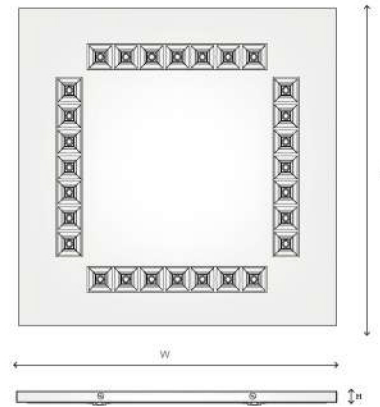

Articles	code	Lm/Output	W	Lm/W	CCT	
PROLUX LE TYPE A 60*60 80° 23W 3K	PF0LULED795	3220	23	140	3000K	4.5
PROLUX LE TYPE A 60*60 80° 31W 3K	PF0LULED796	4340	31	140	3000K	4.5
PROLUX LE TYPE A 60*60 80° 23W 4K	PF0LULED797	3358	23	146	4000K	4.5
PROLUX LE TYPE A 60*60 80° 31W 4K	PF0LULED798	4526	31	146	4000K	4.5
PROLUX LE TYPE A 60*60 80° 23W 6,5K	PF0LULED799	3404	23	148	6500K	4.5
PROLUX LE TYPE A 60*60 80° 31W 6,5K	PF0LULED800	4588	31	148	6500K	4.5
PROLUX LE TYPE A 60*60 50° 23W 3K	PF0LULED801	3266	23	142	3000K	4.5
PROLUX LE TYPE A 60*60 50° 31W 3K	PF0LULED802	4402	31	142	3000K	4.5
PROLUX LE TYPE A 60*60 50° 23W 4K	PF0LULED803	3404	23	148	4000K	4.5
PROLUX LE TYPE A 60*60 50° 31W 4K	PF0LULED804	4588	31	148	4000K	4.5
PROLUX LE TYPE A 60*60 50° 23W 6,5K	PF0LULED805	3450	23	150	6500K	4.5
PROLUX LE TYPE A 60*60 50° 31W 6,5K	PF0LULED806	4650	31	150	6500K	4.5