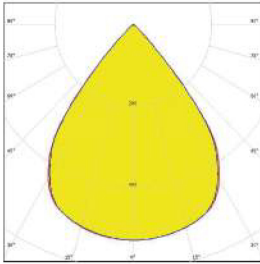

ARTICLES

PROLUX LED LE 595 595 30

80°