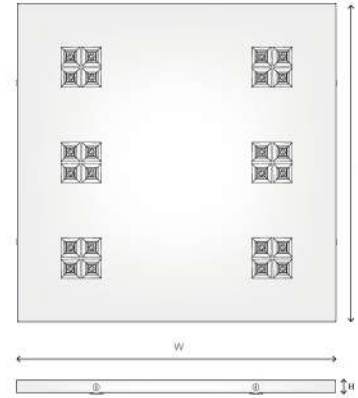

Articles

code

Lm/Output

W

Lm/W

CCT

PROLUX LE TYPE B-6 60*60 80° 31W 3K	PF0LULED807	4340	31	140	3000K	4.5
PROLUX LE TYPE B-6 60*60 80° 44W 3K	PF0LULED808	6160	44	140	3000K	4.5
PROLUX LE TYPE B-6 60*60 80° 31W 4K	PF0LULED809	4526	31	146	4000K	4.5
PROLUX LE TYPE B-6 60*60 80° 44W 4K	PF0LULED810	6424	44	146	4000K	4.5
PROLUX LE TYPE B-6 60*60 80° 31W 6,5K	PF0LULED811	4588	31	148	6500K	4.5
PROLUX LE TYPE B-6 60*60 80° 44W 6,5K	PF0LULED812	6512	44	148	6500K	4.5
PROLUX LE TYPE B-6 60*60 50° 31W 3K	PF0LULED813	4402	31	142	3000K	4.5
PROLUX LE TYPE B-6 60*60 50° 44W 3K	PF0LULED814	6248	44	142	3000K	4.5
PROLUX LE TYPE B-6 60*60 50° 31W 4K	PF0LULED815	4588	31	148	4000K	4.5
PROLUX LE TYPE B-6 60*60 50° 44W 4K	PF0LULED816	6512	44	148	4000K	4.5
PROLUX LE TYPE B-6 60*60 50° 31W 6,5K	PF0LULED817	4650	31	150	6500K	4.5
PROLUX LE TYPE B-6 60*60 50° 44W 6,5K	PF0LULED818	6600	44	150	6500K	4.5