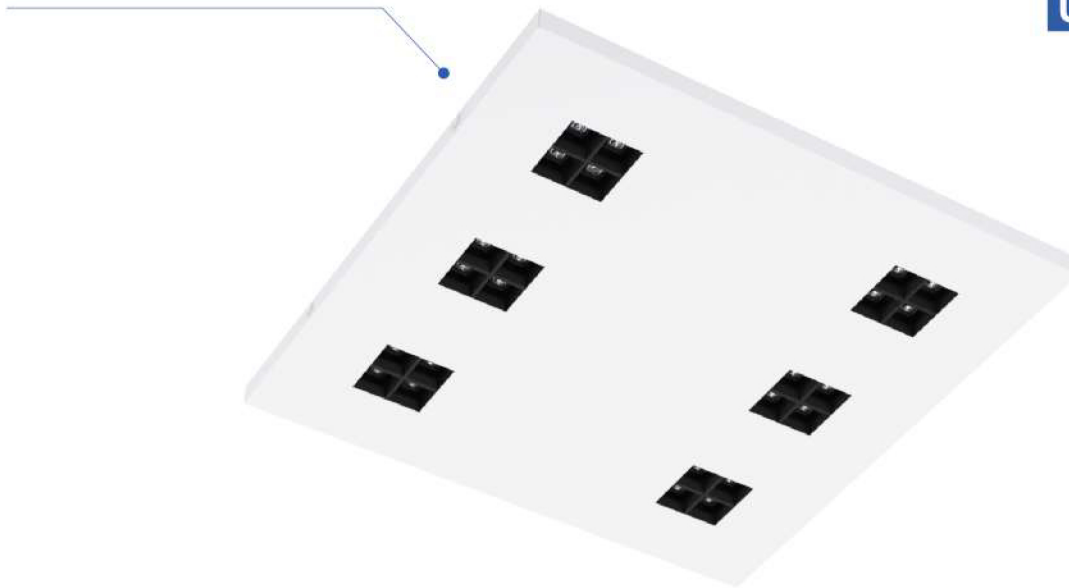

PROLUX LED LE TYPE B

UGR<16 A 50°

UGR<19 A 80°

STANDARDS

FR

Données mécaniques

Montage : Apparent directement sur le plafond
Corps: tôle d'acier électrozingué
Finition peinture: époxy blanc ou noir (autre couleur sur commande)

OPTIONS

EN

Mechanical data

Mounting: Visible direct mounting on the ceiling
Body: electro-galvanized steel sheet.
Paint finish: White or black epoxy (other colors on demand)

Electrical data

Light source: integrated LED modules
Power supply: 220-240V 50-60 Hz
Equipment: LED driver (dimming on request)
Lifespan: 50 000h L 80 / B10 at 50 ° C

Optical data

Lighting model: Direct
Light distribution: Symmetrical
Optical system: Lenses with 50° or 80° black or white reflector

Additional data

Application: offices, school premises, meeting rooms, commercial spaces, hotels, hospitals