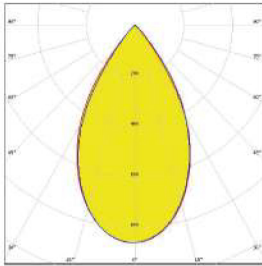

ARTICLES

PROLUX LED LE 595 595 30

50°