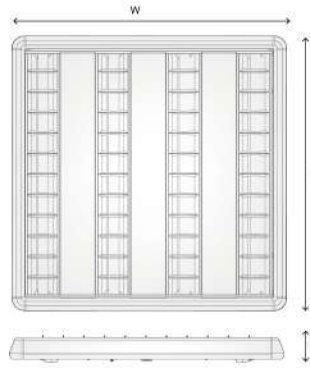

ARTICLES	(mm)	(mm)	(mm)
PROLUX LO 2 LED 60*30	640	225	50
PROLUX LO 2 LED 60*60	640	640	50
PROLUX LO 3 LED 60*60	640	640	50
PROLUX LO 4 LED 60*60	640	640	50
PROLUX LO 4 LED 120*30	1240	300	50

Articles	code	Lm/Output	W	Lm/W	CCT	
PROLUX LO 4 LED 60*60 44W 3K	PF0LULED065	4532	44	103	3000K	4.15
PROLUX LO 4 LED 60*60 44W 4K	PF0LULED066	4752	44	108	4000K	4.15
PROLUX LO 4 LED 60*60 44W 6,5K	PF0LULED067	4796	44	109	6500K	4.15
PROLUX LO 4 LED 120*30 44W 3K	PF0LULED068	4532	44	103	3000K	4.25
PROLUX LO 4 LED 120*30 44W 4K	PF0LULED069	4752	44	108	4000K	4.25
PROLUX LO 4 LED 120*30 44W 6,5	PF0LULED070	4796	44	109	6500K	4.25
PROLUX LO 3 LED 60*60 33W 3K	PF0LULED062	3399	33	103	3000K	4.3
PROLUX LO 3 LED 60*60 33W 4K	PF0LULED063	3564	33	108	4000K	4.3
PROLUX LO 3 LED 60*60 33W 6,5K	PF0LULED064	3597	33	109	6500K	4.3
PROLUX LO 2 LED 60*30 22W 3K	PF0LULED071	2266	22	103	3000K	3.75
PROLUX LO 2 LED 60*30 22W 4K	PF0LULED072	2376	22	108	4000K	3.75
PROLUX LO 2 LED 60*30 22W 6,5K	PF0LULED073	2398	22	109	6500K	3.75
PROLUX LO 2 LED 60*60 22W 3K	PF0LULED059	2266	22	103	3000K	4.3
PROLUX LO 2 LED 60*60 22W 4K	PF0LULED060	2376	22	108	4000K	4.3
PROLUX LO 2 LED 60*60 22W 6,5K	PF0LULED061	2398	22	109	6500K	4.3