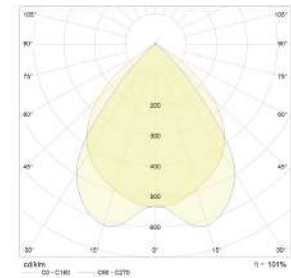

ARTICLES	(mm)	(mm)	(mm)
PROLUX LO 2 LED 60*30	640	225	50
PROLUX LO 2 LED 60*60	640	640	50
PROLUX LO 3 LED 60*60	640	640	50
PROLUX LO 4 LED 60*60	640	640	50
PROLUX LO 4 LED 120*30	1240	300	50

Articles	code	Lm/Output	W	Lm/W	CCT	
PROLUX LO 4 LED 60*60 44W 3K	PF0LULED065	4532	44	103	3000K	4.15
PROLUX LO 4 LED 60*60 44W 4K	PF0LULED066	4752	44	108	4000K	4.15
PROLUX LO 4 LED 60*60 44W 6,5K	PF0LULED067	4796	44	109	6500K	4.15
PROLUX LO 4 LED 120*30 44W 3K	PF0LULED068	4532	44	103	3000K	4.25
PROLUX LO 4 LED 120*30 44W 4K	PF0LULED069	4752	44	108	4000K	4.25
PROLUX LO 4 LED 120*30 44W 6,5	PF0LULED070	4796	44	109	6500K	4.25
PROLUX LO 3 LED 60*60 33W 3K	PF0LULED062	3399	33	103	3000K	4.3
PROLUX LO 3 LED 60*60 33W 4K	PF0LULED063	3564	33	108	4000K	4.3
PROLUX LO 3 LED 60*60 33W 6,5K	PF0LULED064	3597	33	109	6500K	4.3
PROLUX LO 2 LED 60*30 22W 3K	PF0LULED071	2266	22	103	3000K	3.75
PROLUX LO 2 LED 60*30 22W 4K	PF0LULED072	2376	22	108	4000K	3.75
PROLUX LO 2 LED 60*30 22W 6,5K	PF0LULED073	2398	22	109	6500K	3.75
PROLUX LO 2 LED 60*60 22W 3K	PF0LULED059	2266	22	103	3000K	4.3
PROLUX LO 2 LED 60*60 22W 4K	PF0LULED060	2376	22	108	4000K	4.3
PROLUX LO 2 LED 60*60 22W 6,5K	PF0LULED061	2398	22	109	6500K	4.3