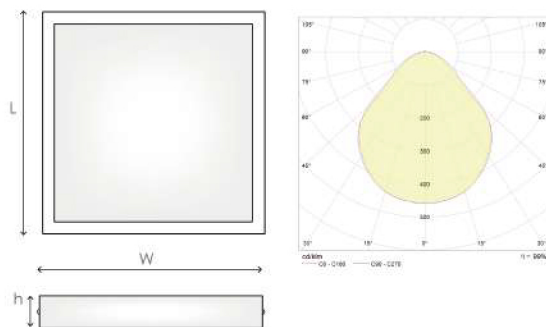

ARTICLES	(mm)	(mm)	(mm)
PROLUX MP 60*30	630	315	70
PROLUX MP 60*60	630	630	70
PROLUX MP 120*30	1235	315	70

Articles	code	Lm/Output	W	Lm/W	CCT	
PROLUX MP 60*30 16W 3K	PF0LULED231	2000	16	125	3000K	2.7
PROLUX MP 60*30 16W 4K	PF0LULED232	2128	16	133	4000K	2.7
PROLUX MP 60*30 16W 6,5K	PF0LULED233	2176	16	136	6500K	2.7
PROLUX MP 60*60 32W 3K	PF0LULED234	4000	32	125	3000K	3.95
PROLUX MP 60*60 32W 4K	PF0LULED235	4256	32	133	4000K	3.95
PROLUX MP 60*60 32W 6,5K	PF0LULED236	4352	32	136	6500K	3.95
PROLUX MP 120*30 32W 3K	PF0LULED237	4000	32	125	3000K	3.95
PROLUX MP 120*30 32W 4K	PF0LULED238	4256	32	133	4000K	3.95
PROLUX MP 120*30 32W 6,5K	PF0LULED239	4352	32	136	6500K	3.95