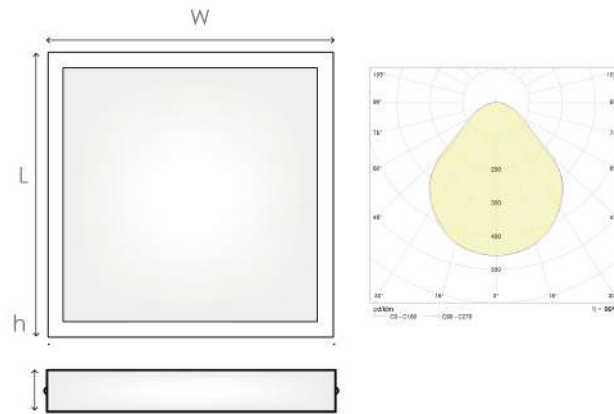

ARTICLES	(mm)	(mm)	(mm)
PROLUX OP 60*30	640	315	70
PROLUX OP 60*60	640	640	70
PROLUX OP 60*30	1240	300	70

Articles	code	Lm/Output	W	Lm/W	CCT	
PROLUX OP 60*30 16W 3K	PFOLULED222	1840	16	115	3000K	2.7
PROLUX OP 60*30 16W 4K	PFOLULED223	1968	16	123	4000K	2.7
PROLUX OP 60*30 16W 6,5K	PFOLULED224	2000	16	125	6500K	2.7
PROLUX OP 60*60 32W 3K	PFOLULED225	3680	32	115	3000K	3.95
PROLUX OP 60*60 32W 4K	PFOLULED226	3936	32	123	4000K	3.95
PROLUX OP 60*60 32W 6,5K	PFOLULED227	4000	32	125	6500K	3.95
PROLUX OP 120*30 32W 3K	PFOLULED228	3680	32	115	3000K	3.95
PROLUX OP 120*30 32W 4K	PFOLULED229	3936	32	123	4000K	3.95
PROLUX OP 120*30 32W 6,5K	PFOLULED230	4000	32	125	6500K	3.95