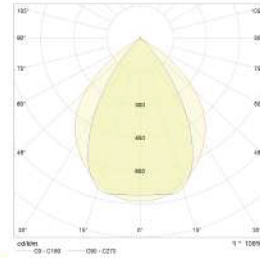

ARTICLE	(mm)	(mm)	(mm)
SBLUX 4 LED 60*30	595	295	52
SBLUX 4 LED 60*60	595	595	52
SBLUX 4 LED 120*30	1195	295	52

Articles	Code	Lm/Output	W	Lm/W	CCT	
SBLUX LO 4LED 60*60 44W 3K	PF0LULED240	4400	44	100	3000K	9,5 KG
SBLUX LO 4LED 60*60 44W 4K	PF0LULED241	4620	44	105	4000K	9,5 KG
SBLUX LO 4LED 60*60 44W 6.5K	PF0LULED242	4664	44	106	6500K	9,5 KG
SBLUX LO 4LED 120*30 44W 3K	PF0LULED243	4400	44	100	3000K	9,5 KG
SBLUX LO 4LED 120*30 44W 4K	PF0LULED244	4620	44	105	4000K	9,5 KG
SBLUX LO 4LED 120*30 44W 6.5K	PF0LULED245	4664	44	106	6500K	9,5 KG
SBLUX LO 3LED 60*60 33W 3K	PF0LULED246	3300	33	100	3000K	9,5 KG
SBLUX LO 3LED 60*60 33W 4K	PF0LULED247	3465	33	105	4000K	9,5 KG
SBLUX LO 3LED 60*60 33W 6.5K	PF0LULED248	3498	33	106	6500K	9,5 KG
SBLUX LO 2LED 60*30 22W 3K	PF0LULED249	2200	22	100	3000K	5 KG
SBLUX LO 2LED 60*30 22W 4K	PF0LULED250	2310	22	105	4000K	5 KG
SBLUX LO 2LED 60*30 22W 6.5K	PF0LULED251	2332	22	106	6500K	5 KG
SBLUX LO 2LED 60*60 22W 3K	PF0LULED252	2200	22	100	3000K	5 KG
SBLUX LO 2LED 60*60 22W 4K	PF0LULED253	2310	22	105	4000K	5 KG
SBLUX LO 2LED 60*60 22W 6.5K	PF0LULED254	2332	22	106	6500K	5 KG