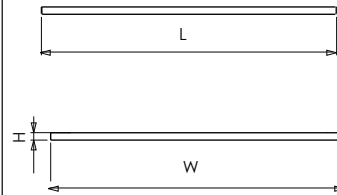

Electrical data

Light source: integrated LED modules
Power supply: 220-240V 50-60 Hz
Equipment: LED driver
Lifespan: 50 000h L 80 / B10 at 50° C

Optical data

Lighting model: Direct
Light distribution: Symmetrical
Optical system: MP difuser
Beam angle: 120 °

Additional data

Application: offices, school premises, meeting rooms, commercial spaces, hotels, hospitals

Accessories (optional)

Safety line

ARTICLE	 (mm)	 (mm)	 (mm)
SMARTLUX MP 60*60	595	595	13.5
SMARTLUX MP 675*675	670	670	13.5
SMARTLUX MP 120*30	1195	295	13.5
SMARTLUX MP 135*30	1345	295	13.5