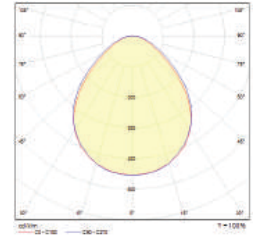

ARTICLE	(mm)	(mm)	(mm)
SMARTLUX MP 60*60	595	595	13.5
SMARTLUX MP 675*675	670	670	13.5
SMARTLUX MP 120*30	1195	295	13.5
SMARTLUX MP 135*30	1345	295	13.5

Articles	code	Lm/Output	W	Lm/W	CCT	
SMARTLUX MP 600x600 35 W 3K	PF0LULED929	3325	35	95	3000K	N/A
SMARTLUX MP 600x600 35 W 4K	PF0LULED930	3500	35	100	4000K	N/A
SMARTLUX MP 600x600 35 W 6.5K	PF0LULED931	3570	35	102	6500K	N/A
SMARTLUX MP 675x675 40 W 3K	PF0LULED932	3800	40	95	3000K	N/A
SMARTLUX MP 675x675 40 W 4K	PF0LULED933	4000	40	100	4000K	N/A
SMARTLUX MP 675x675 40 W 6.5K	PF0LULED934	4080	40	102	6500K	N/A
SMARTLUX MP 1200x300 35W 3K	PF0LULED935	3325	35	95	3000K	N/A
SMARTLUX MP 1200x300 35W 4K	PF0LULED936	3500	35	100	4000K	N/A
SMARTLUX MP 1200x300 35W 6.5K	PF0LULED937	3570	35	102	6500K	N/A
SMARTLUX MP 1350x300 40W 3K	PF0LULED938	3800	40	95	3000K	N/A
SMARTLUX MP 1350x300 40W 4K	PF0LULED939	4000	40	100	4000K	N/A
SMARTLUX MP 1350x300 40W 6.5K	PF0LULED940	4080	40	102	6500K	N/A