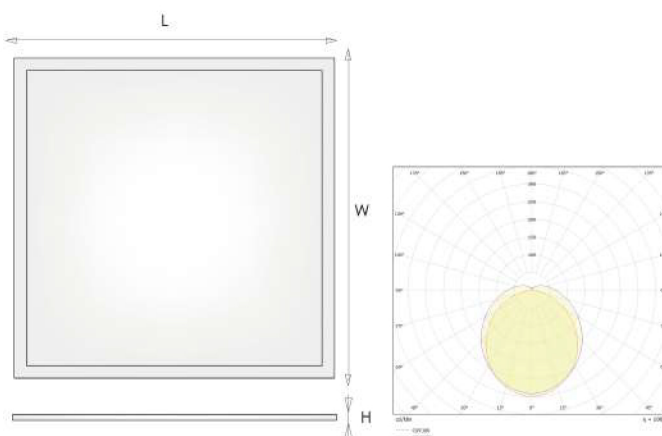

ARTICLE	(mm)	(mm)	(mm)
SMARTLUX OP 60*60	595	595	13.5
SMARTLUX OP 675*675	670	670	13.5
SMARTLUX OP 120*30	1195	295	13.5
SMARTLUX OP 135*30	1345	295	13.5

Articles	code	Lm/Output	W	Lm/W	CCT	
SMARTLUX OP 600x600 35 W 3K	PF0LULED941	3185	35	91	3000K	3.5
SMARTLUX OP 600x600 35 W 4K	PF0LULED942	3395	35	97	4000K	3.5
SMARTLUX OP 600x600 35 W 6.5K	PF0LULED943	3465	35	99	6500K	3.5
SMARTLUX OP 675x675 40 W 3K	PF0LULED944	3640	40	91	3000K	4
SMARTLUX OP 675x675 40 W 4K	PF0LULED945	3880	40	97	4000K	4
SMARTLUX OP 675x675 40 W 6.5K	PF0LULED946	3960	40	99	6500K	4
SMARTLUX OP 1200x300 35W 3K	PF0LULED947	3185	35	91	3000K	3.5
SMARTLUX OP 1200x300 35W 4K	PF0LULED948	3395	35	97	4000K	3.5
SMARTLUX OP 1200x300 35W 6.5K	PF0LULED949	3465	35	99	6500K	3.5
SMARTLUX OP 1350x300 40W 3K	PF0LULED950	3640	40	91	3000K	4
SMARTLUX OP 1350x300 40W 4K	PF0LULED951	3880	40	97	4000K	4
SMARTLUX OP 1350x300 40W 6.5K	PF0LULED952	3960	40	99	6500K	4