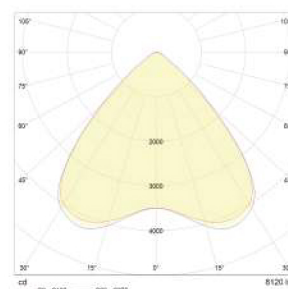

ARTICLE

TUBALUX 1R 600	640	80
TUBALUX 1R 900	980	80
TUBALUX 1R 1200	1240	80
TUBALUX 1R 1500	1560	80

Articles

code

Lm/Output W

Lm/W

CCT

TUBALUX LED 1R D80 600 30° 11W 4K	PFOLULED871	1606	11	146	4000K	1.4
TUBALUX LED 1R D80 600 30° 11W 6,5K	PFOLULED872	1628	11	148	6500K	1.4
TUBALUX LED 1R D80 900 30° 22W 4K	PFOLULED873	3212	22	146	4000K	1.7
TUBALUX LED 1R D80 900 30° 22W 6,5K	PFOLULED874	3256	22	148	6500K	1.7
TUBALUX LED 1R D80 1200 30° 34W 4K	PFOLULED875	4964	34	146	4000K	2.1
TUBALUX LED 1R D80 1200 30° 34W 6,5K	PFOLULED876	5032	34	148	6500K	2.1
TUBALUX LED 1R D80 1500 30° 45W 4K	PFOLULED877	6570	45	146	4000K	2.5
TUBALUX LED 1R D80 1500 30° 45W 6,5K	PFOLULED878	6660	45	148	6500K	2.5
TUBALUX LED 1R D80 600 90° 11W 4K	PFOLULED879	1606	11	146	4000K	1.4
TUBALUX LED 1R D80 600 90° 11W 6,5K	PFOLULED880	1628	11	148	6500K	1.4
TUBALUX LED 1R D80 900 90° 22W 4K	PFOLULED881	3212	22	146	4000K	1.7
TUBALUX LED 1R D80 900 90° 22W 6,5K	PFOLULED882	3256	22	148	6500K	1.7
TUBALUX LED 1R D80 1200 90° 34W 4K	PFOLULED883	4964	34	146	4000K	2.1
TUBALUX LED 1R D80 1200 90° 34W 6,5K	PFOLULED884	5032	34	148	6500K	2.1
TUBALUX LED 1R D80 1500 90° 45W 4K	PFOLULED694	6570	45	146	4000K	2.5
TUBALUX LED 1R D80 1500 90° 45W 6,5K	PFOLULED885	6660	45	148	6500K	2.5
TUBALUX LED 1R D80 600 ASY 11W 4K	PFOLULED886	1606	11	146	4000K	1.4
TUBALUX LED 1R D80 600 ASY 11W 6,5K	PFOLULED887	1628	11	148	6500K	1.4
TUBALUX LED 1R D80 900 ASY 22W 4K	PFOLULED888	3212	22	146	4000K	1.7
TUBALUX LED 1R D80 900 ASY 22W 6,5K	PFOLULED889	3256	22	148	6500K	1.7
TUBALUX LED 1R D80 1200 ASY 34W 4K	PFOLULED890	4964	34	146	4000K	2.1
TUBALUX LED 1R D80 1200 ASY 34W 6,5K	PFOLULED891	5032	34	148	6500K	2.1
TUBALUX LED 1R D80 1500 ASY 45W 4K	PFOLULED892	6570	45	146	4000K	2.5
TUBALUX LED 1R D80 1500 ASY 45W 6,5K	PFOLULED893	6660	45	148	6500K	2.5
TUBALUX LED 1R D80 600 D-ASY11W 4K	PFOLULED894	1606	11	146	4000K	1.4
TUBALUX LED 1R D80 600 D-ASY 1W 6,5K	PFOLULED895	1628	11	148	6500K	1.4
TUBALUX LED 1R D80 900 D-ASY 22W 4K	PFOLULED896	3212	22	146	4000K	1.7
TUBALUX LED 1R D80 900 D-ASY 22W 6,5K	PFOLULED897	3256	22	148	6500K	1.7
TUBALUX LED 1R D80 1200 D-ASY 34W 4K	PFOLULED898	4964	34	146	4000K	2.1
TUBALUX LED 1R D80 1200 D-ASY 34W 6,5K	PFOLULED899	5032	34	148	6500K	2.1
TUBALUX LED 1R D80 1500 D-ASY 45W 4K	PFOLULED900	6570	45	146	4000K	2.5
TUBALUX LED 1R D80 1500 D-ASY 45W 6,5K	PFOLULED901	6660	45	148	6500K	2.5