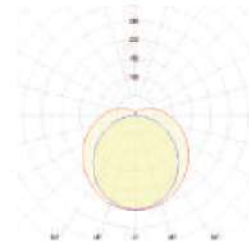

ARTICLE

TUBALUX LED OP 600	640	100
TUBALUX LED OP 900	980	100
TUBALUX LED OP 1200	1240	100
TUBALUX LED OP 1500	1560	100

Articles

code

Lm/Output

W

Lm/W

CCT