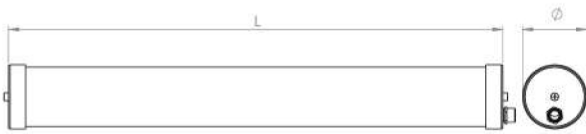

ARTICLE

TUBALUX LED OP 600	640	100
TUBALUX LED OP 900	980	100
TUBALUX LED OP 1200	1240	100
TUBALUX LED OP 1500	1560	100

Articles

code

Lm/Output

W

Lm/W

CCT