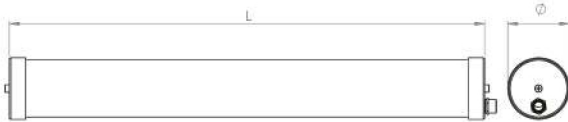

ARTICLE

TUBALUX LED OP 600	630	45
TUBALUX LED OP 900	910	45
TUBALUX LED OP 1200	1190	45
TUBALUX LED OP 1500	1470	45

Articles

code

Lm/Output

W

Lm/W

CCT

TUBALUX LED OP D45 600 18W 3K	PF0LULED609	2052	18	114	3000K	1.4
TUBALUX LED OP D45 600 18W 4K	PF0LULED664	2160	18	120	4000K	1.4
TUBALUX LED OP D45 600 18W 6,5K	PF0LULED918	2196	18	122	6500K	1.4
TUBALUX LED OP D45 900 26W 3K	PF0LULED919	2964	26	114	3000K	1.7
TUBALUX LED OP D45 900 26W 4K	PF0LULED920	3120	26	120	4000K	1.7
TUBALUX LED OP D45 900 26W 6,5K	PF0LULED921	3172	26	122	6500K	1.7
TUBALUX LED OP D45 1200 34W 3K	PF0LULED922	3876	34	114	3000K	2
TUBALUX LED OP D45 1200 34W 4K	PF0LULED923	4080	34	120	4000K	2
TUBALUX LED OP D45 1200 34W 6,5K	PF0LULED924	4148	34	122	6500K	2
TUBALUX LED OP D45 1500 43W 3K	PF0LULED925	4902	43	114	3000K	2.4
TUBALUX LED OP D45 1500 43W 4K	PF0LULED926	5160	43	120	4000K	2.4
TUBALUX LED OP D45 1500 43W 6,5K	PF0LULED927	5246	43	122	6500K	2.4