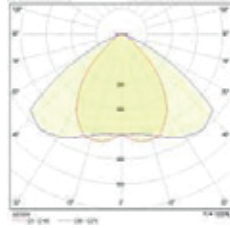

ARTICLE

SBLUX 4 LED 60*30 595 295 81

SBLUX 4 LED 60*60 595 595 81

SBLUX 4 LED 120*30 1195 295 81