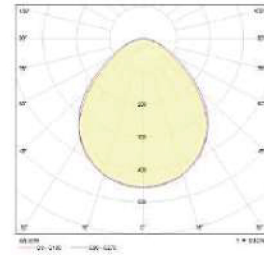

ARTICLE	(mm)	(mm)	(mm)
SBLUX LED OP 60*30	595	295	85
SBLUX LED OP 60*60	595	595	85
SBLUX LED OP 120*30	1195	295	85